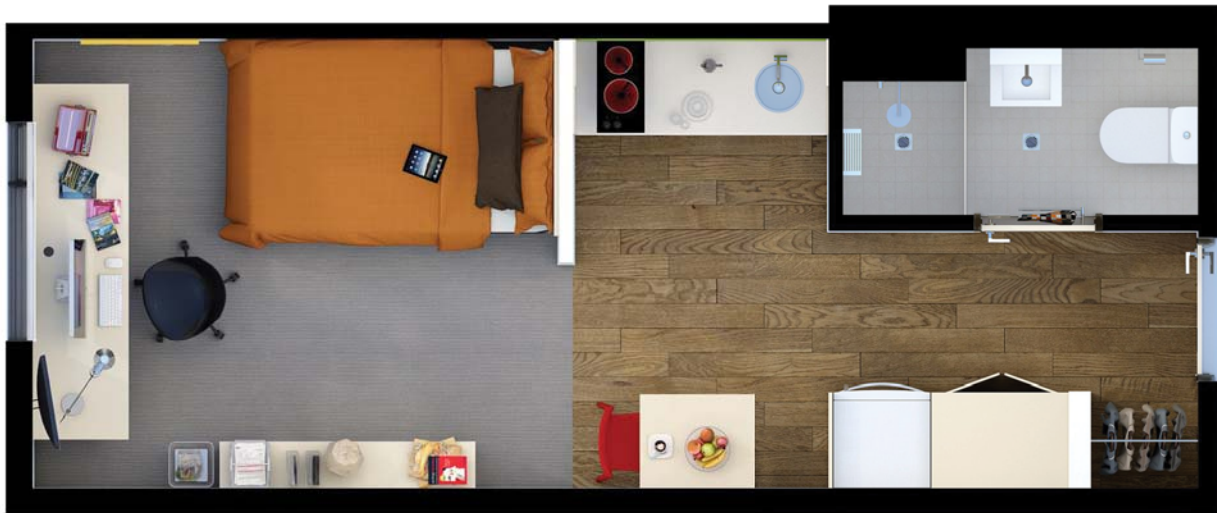

Sample floor plan

Choose from the following studio apartments at Iglu Broadway:

Standard Studio | **Superior studio** (has a larger living space) | **Premium Studio*** (largest living space)

Each studio apartment is equipped with:

- › Wall mounted HD flat screen television
- › High speed wireless broadband
- › King Single or Double bed (Standard)
- › Double bed (Superior and Premium)
- › Private bathroom
- › Air-conditioning and heating (in winter)
- › Study desk, chair and lamp
- › Pinboard and bookshelf
- › Table and chair(s)
- › Built-in wardrobe and full length mirror
- › Kitchenette with sink, convection microwave, 2 hot plate cooktop, refrigerator, ducted range hood
- › Acoustic windows with block out blinds

En-suite bathroom has:

- › Shower
- › Toilet
- › Basin
- › Mirror
- › Shelving
- › Towel rail
- › Exhaust fan
- › Storage cabinet

*Premium Studios are: Available / Non-Accessible rooms

All images are illustrative only and indicative of Iglu's finishes and features

Iglu Broadway. 9 Kensington Street, Chippendale NSW 2008
+61 2 8024 8640 broadway@iglu.com.au

[#livecoolatiglu](https://www.iglu.com.au/broadway) | [iglu.com.au/broadway](https://www.iglu.com.au/broadway)